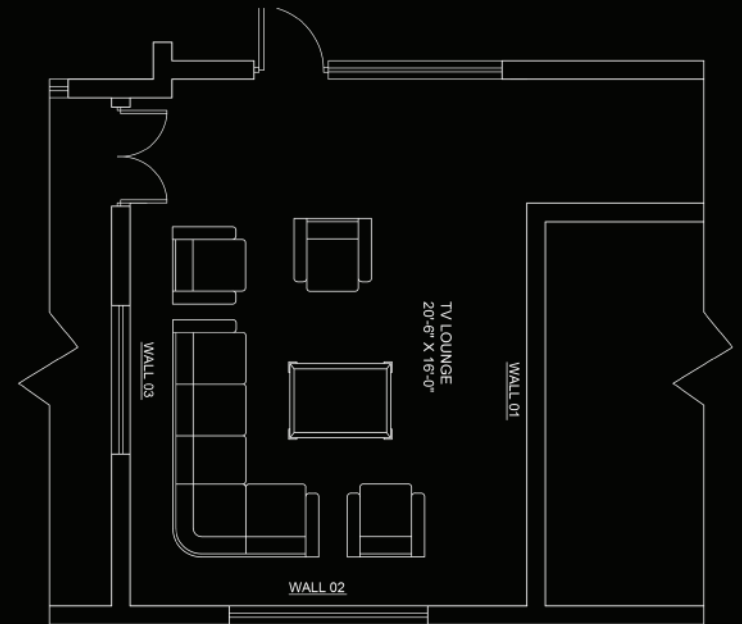

Project:
Living Room Design
Project Type:
Residential

SCOPE OF WORK:
CONCEPT DEVELOPMENT | INTERIOR DESIGNING
INTERIOR DECORATION | INTERIOR EXECUTION