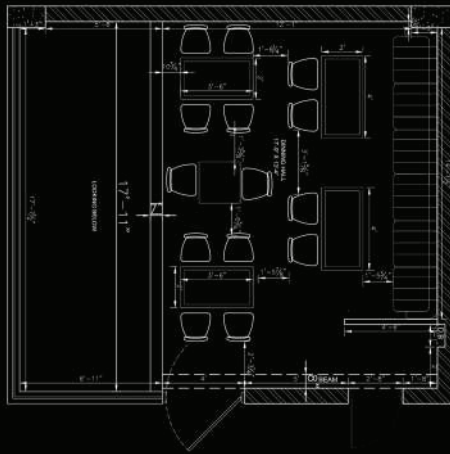

CLIENT:
SAJ Lebanese

Project:
Commercial
Project Type:
Restaurant Design

SCOPE OF WORK:
SPACE PLANNING | CONCEPT DEVELOPMENT |
INTERIOR DESIGNING | INTERIOR EXECUTION