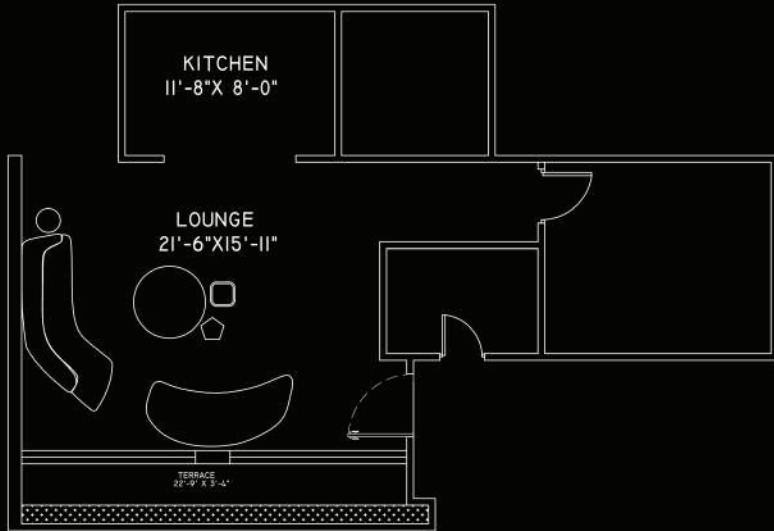

Project:
Living Room Design
Project Type:
Apartment Design

SCOPE OF WORK:
CONCEPT DEVELOPMENT | INTERIOR DESIGNING
INTERIOR DECORATION | INTERIOR EXECUTION