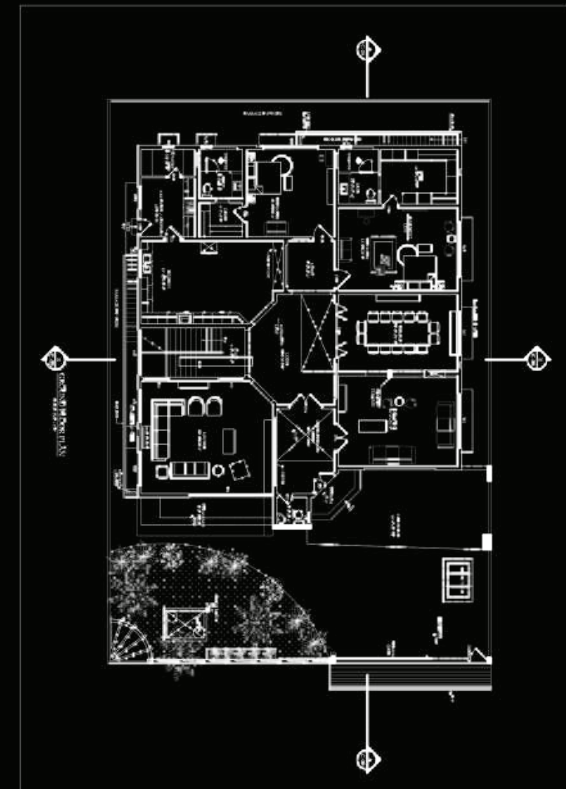

Project:  
Bed Room Design  
Project Type:  
Residential

**SCOPE OF WORK:**  
CONCEPT DEVELOPMENT | INTERIOR DESIGNING  
INTERIOR DECORATION | INTERIOR EXECUTION

Project:  
Elevation Design  
Project Type:  
Residential

**SCOPE OF WORK:**  
SPACE PLANNING | CONCEPT DEVELOPMENT |  
ELEVATION DESIGN | INTERIOR DESIGNING  
| INTERIOR DECORATION | INTERIOR EXECUTION

Project:  
Elevation Design  
Project Type:  
Residential

**SCOPE OF WORK:**  
SPACE PLANNING | CONCEPT DEVELOPMENT |  
ELEVATION DESIGN | INTERIOR DESIGNING  
| INTERIOR DECORATION | INTERIOR EXECUTION

Project:  
Elevation Design

Project Type:  
Residential

**SCOPE OF WORK:**  
SPACE PLANNING | CONCEPT DEVELOPMENT |  
ELEVATION DESIGN | INTERIOR DESIGNING  
| INTERIOR DECORATION | INTERIOR EXECUTION