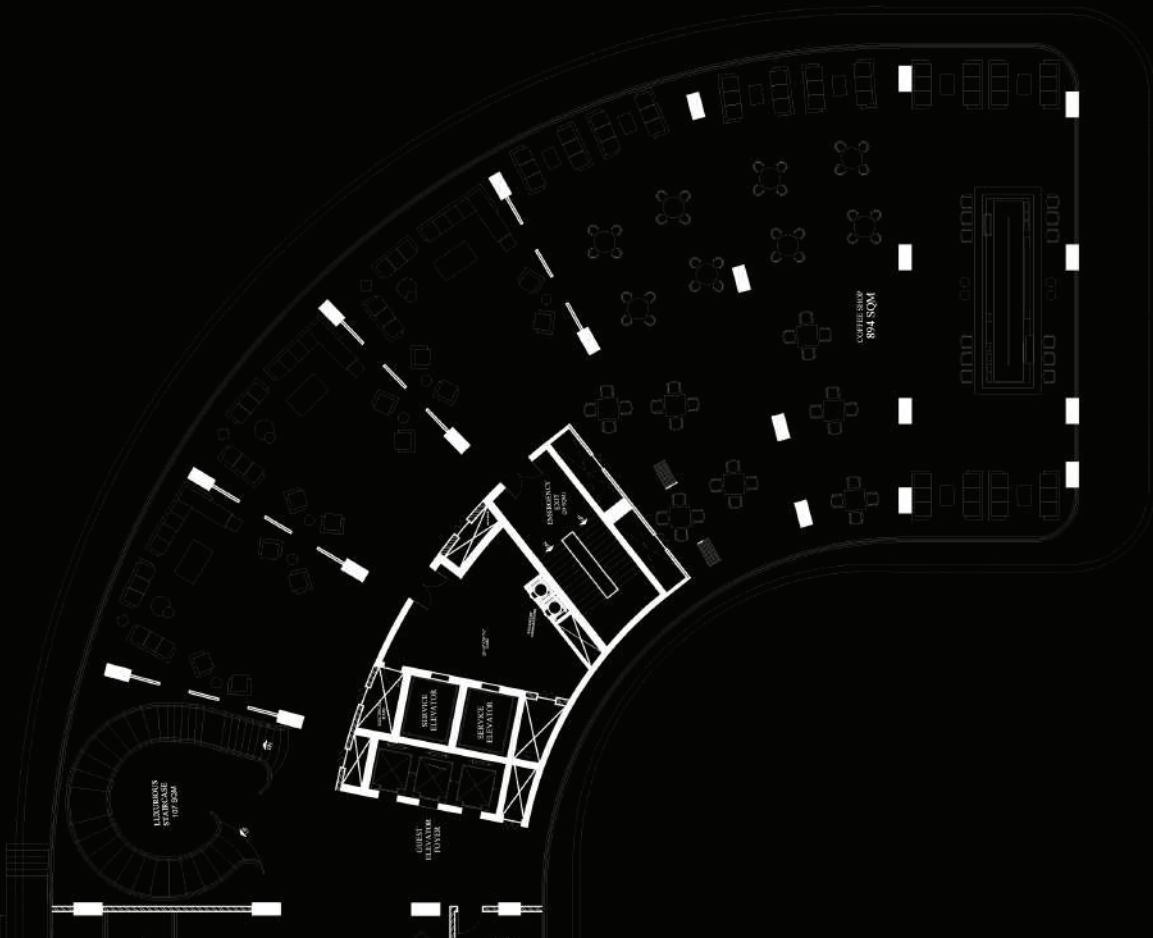

Project:
350 keys Hotel Design (4 STAR)
Project Type:
Commercial

SCOPE OF WORK:
SPACE PLANNING | CONCEPT DEVELOPMENT |
OPERATION MANAGEMENT