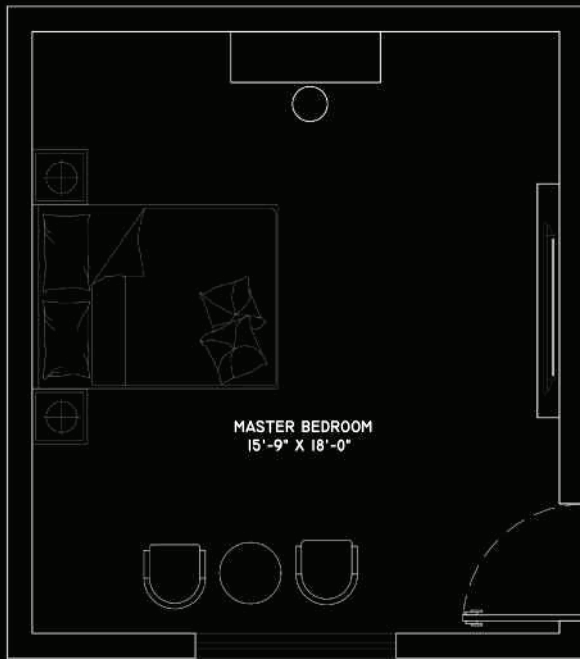

Project:
Bed Room Design
Project Type:
Residential

SCOPE OF WORK:
CONCEPT DEVELOPMENT | INTERIOR DESIGNING
INTERIOR DECORATION | INTERIOR EXECUTION