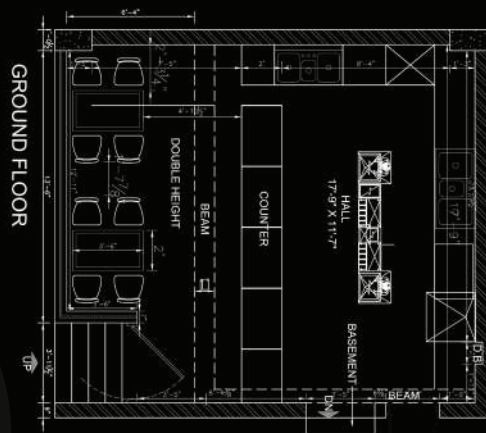

CLIENT:
SAJ Lebanese

Project:
Commercial
Project Type:
Restaurant Design

SCOPE OF WORK:
SPACE PLANNING | CONCEPT DEVELOPMENT |
INTERIOR DESIGNING | INTERIOR EXECUTION