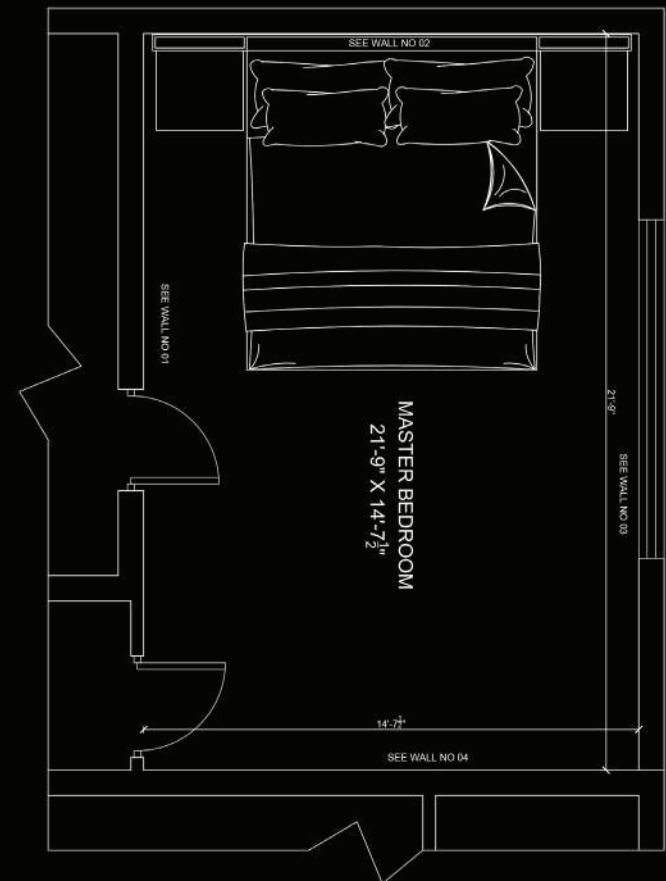

Project:
Bed Room Design
Project Type:
Residential

SCOPE OF WORK:
CONCEPT DEVELOPMENT | INTERIOR DESIGNING
INTERIOR DECORATION | INTERIOR EXECUTION