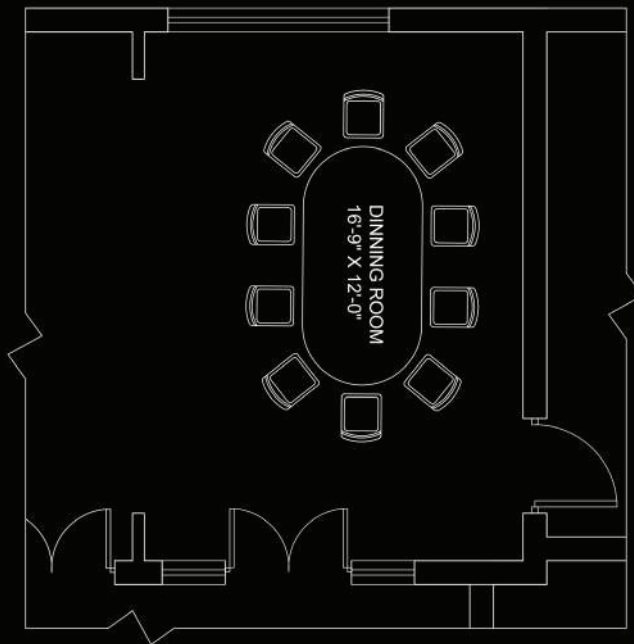

Project:
Dining Room Design
Project Type:
Residential

SCOPE OF WORK:
CONCEPT DEVELOPMENT | INTERIOR DESIGNING
INTERIOR DECORATION | INTERIOR EXECUTION