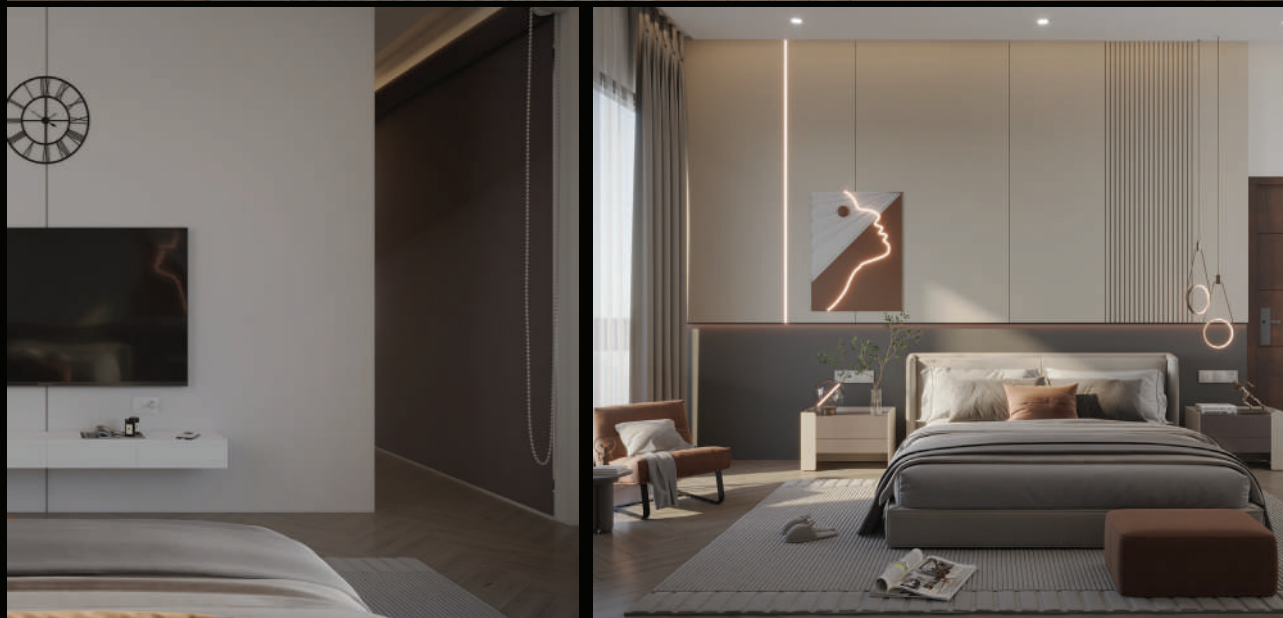

Project:  
Bed Room Design  
Project Type:  
Apartment Design

**SCOPE OF WORK:**  
CONCEPT DEVELOPMENT | INTERIOR DESIGNING  
INTERIOR DECORATION | INTERIOR EXECUTION

Project:  
Bed Room Design  
Project Type:  
Residential