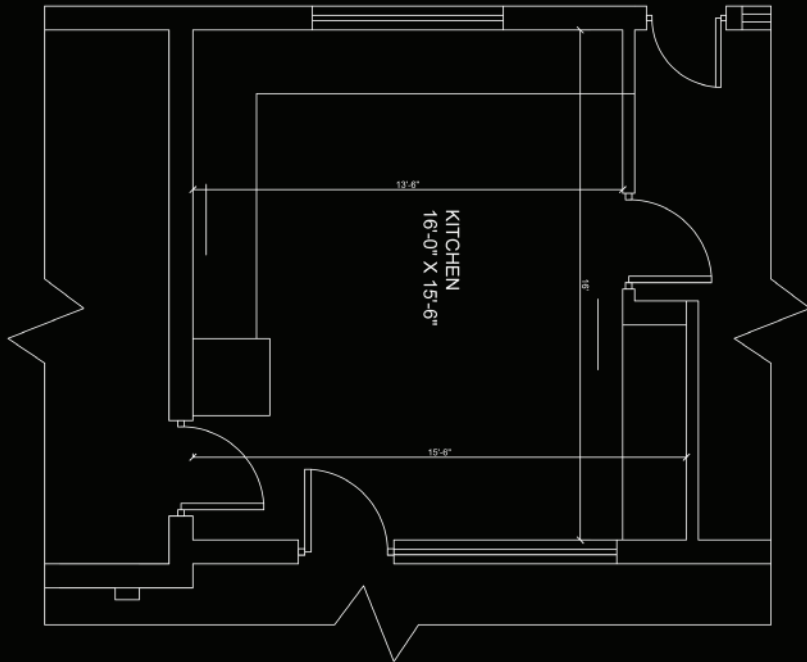

Project:
Kitchen Design

Project Type:
Residential

SCOPE OF WORK:
CONCEPT DEVELOPMENT | INTERIOR DESIGNING
INTERIOR DECORATION | INTERIOR EXECUTION